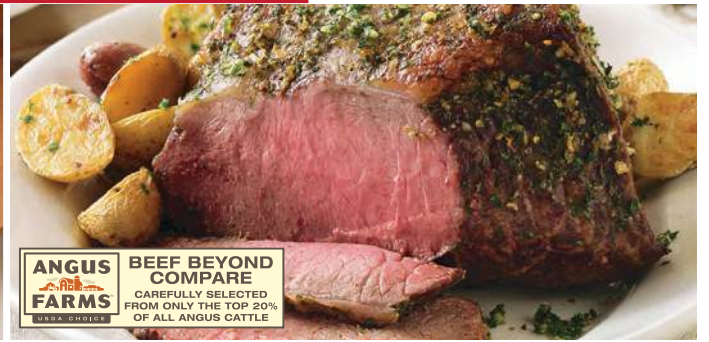

Essential Everyday Cutlery \$1.99
48 ct box, Selected Varieties

Essential Everyday Freezer Click 'n Lock Bags \$4.99
65 ct box, Quart

MEAT

Angus Farms Sirloin Ball Tip Steak
USDA Choice Angus Beef

\$7.99 lb

Angus Farms Boneless Top Round Steak
USDA Choice Angus Beef

\$9.99 lb

Angus Farms Boneless Top Round Roast
USDA Choice Angus Beef

\$8.99 lb

Pork Loin Back Ribs
Previously Frozen

\$3.99 lb

Hormel Always Tender Pork Loin Fillets
1.5 lb pkg, Selected Varieties